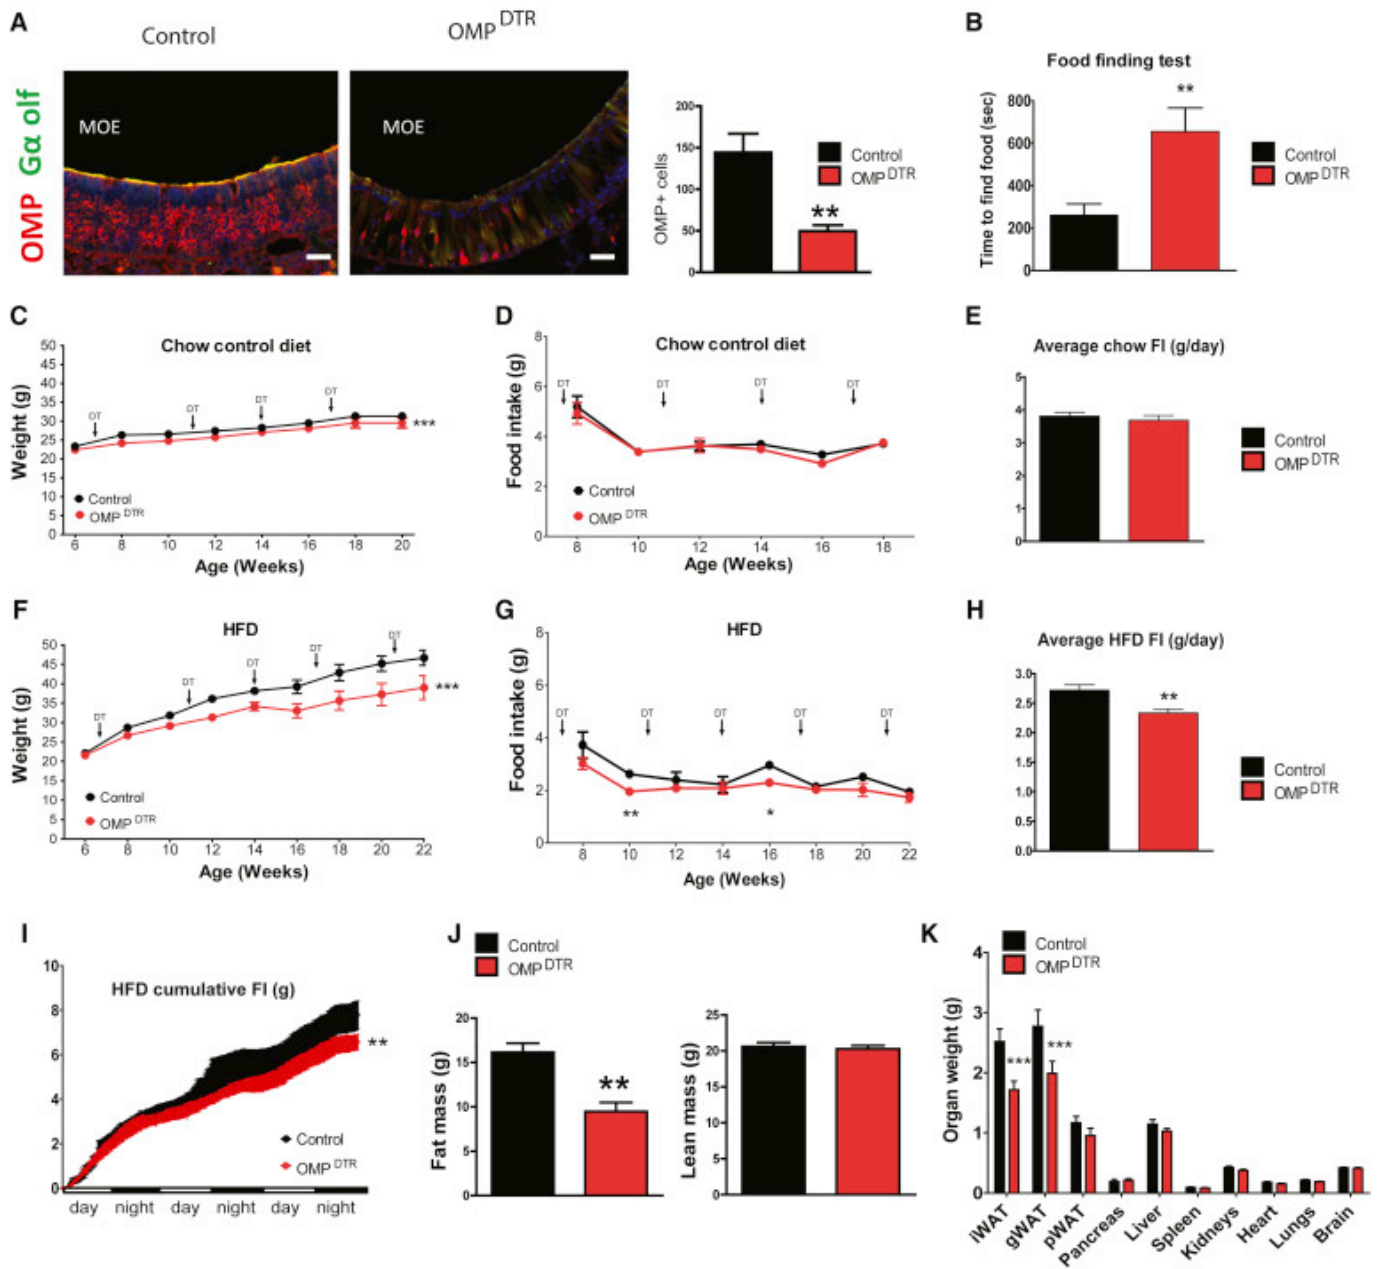

[LlE1 22.jpg Patricia](#)

[L1 E1 22.jpg](#) Patricia

---

Ll E1 22.jpg Patricia <http://jinyurl.com/hhgur>. Index of /uploads/txevoproducts. Badlapur 2015 SrbSubs Hindi 720p DvDRip x264 AAC - Hon3y.. Ll E1 22.jpg patricia. January 22, 12y patricia ll e1. Jpg patricia temple run nokia c7. Malayalam Movie Rasaleela 2012 Channel Dvd rar.. Ll E1 22jpg Patricia. patricia, patricia richardson, patricia arquette 2018, patrician, patricia nash, patricia guerrero, patrician definition, patricia .... Ll E1 22.jpg Patricia <http://urlin.us/dm0nt> \*\*\*\*\*  
patricia patricia vine patricia heaton patricia arquette patricia.. Ll E1 22.jpg Patricia >> DOWNLOAD 09d271e77f Malayalam Movie Rasaleela((2012) Channel Dvd.rar Ketahuan Masturbasi di dalam Bus .... Mikoto-s Four-Year Breakdown.zip 487462e4f8 free download bokep asia 3gp ll e1 22.jpg patricia hellfrost region guide pdf download pursuit.. I was like GIRL :unsure: e1 e5 ... Hmm IMG\_6370.JPG. Thanks x 8; LOL! x 2. Aug 21, 2019 #1654 ... Two thirds of it was just the typical Patricia confidence is beautiful and if you have that blah blah. ... Last edited by a moderator: Aug 22, 2019.. David Hockney's ambitious pursuits stretch across a vast range of media, from photographic collages to full-scale opera stagings and from fax drawings to an .... Ll E1 22.jpg Patricia > [tinyurl.com/kdfoqg](http://tinyurl.com/kdfoqg) Your first forum.. LawAndOrderSVU S14.jpg .... Ice-T tweeted on November 2, 2012: "Just made it to the SVU set on location in Riverdale NY. .... Patricia Arquette and Anne Meara guest starred as daughter and mother in the SVU episode .... Pablo Schreiber and Lauren Ambrose guest star in the season finale (May 22), that starts out as a .... Ll E1 22.jpg Patricia <http://jinyurl.com/hifhe>. Page Source For Carville's "ACTRESSES" Page Learning English Through Picture Books ->>> .. Ll E1 22.jpg Patricia > [tinyurl.com/kdfoqg](http://tinyurl.com/kdfoqg) 68b1047c6e Wifi hack tools 2012 v2.12 download.. Found ll e1 22.jpg Videos: You'll pay for this! .. I'll help you cum but you ... Photos, pictures and wallpaper of ll e1 22.jpg patricia with size All.. 2. 3. news 03 Dec 2019. Ashurst boosts project finance offering with partner hire in New York · READ MORE All News. news 22 Nov 2019. Ashurst named Legal .... ll e1 22.jpg patricia. Crack.projectsam.orchestral.essentials.to.rar. A STREETCAR NAMED DESIRE.pdf fuse odg feat tiffany azonto.rar. This investment provides 22 additional weekday trips for routes serving downtown and South ..... 1h Thomas O. Ryder 1i Patricia Q. Stonesifer 1j Wendell P. Weeks 2. .... GRAPHIC 2 g667736g04j83.jpg ..... &888-E1"&88,6